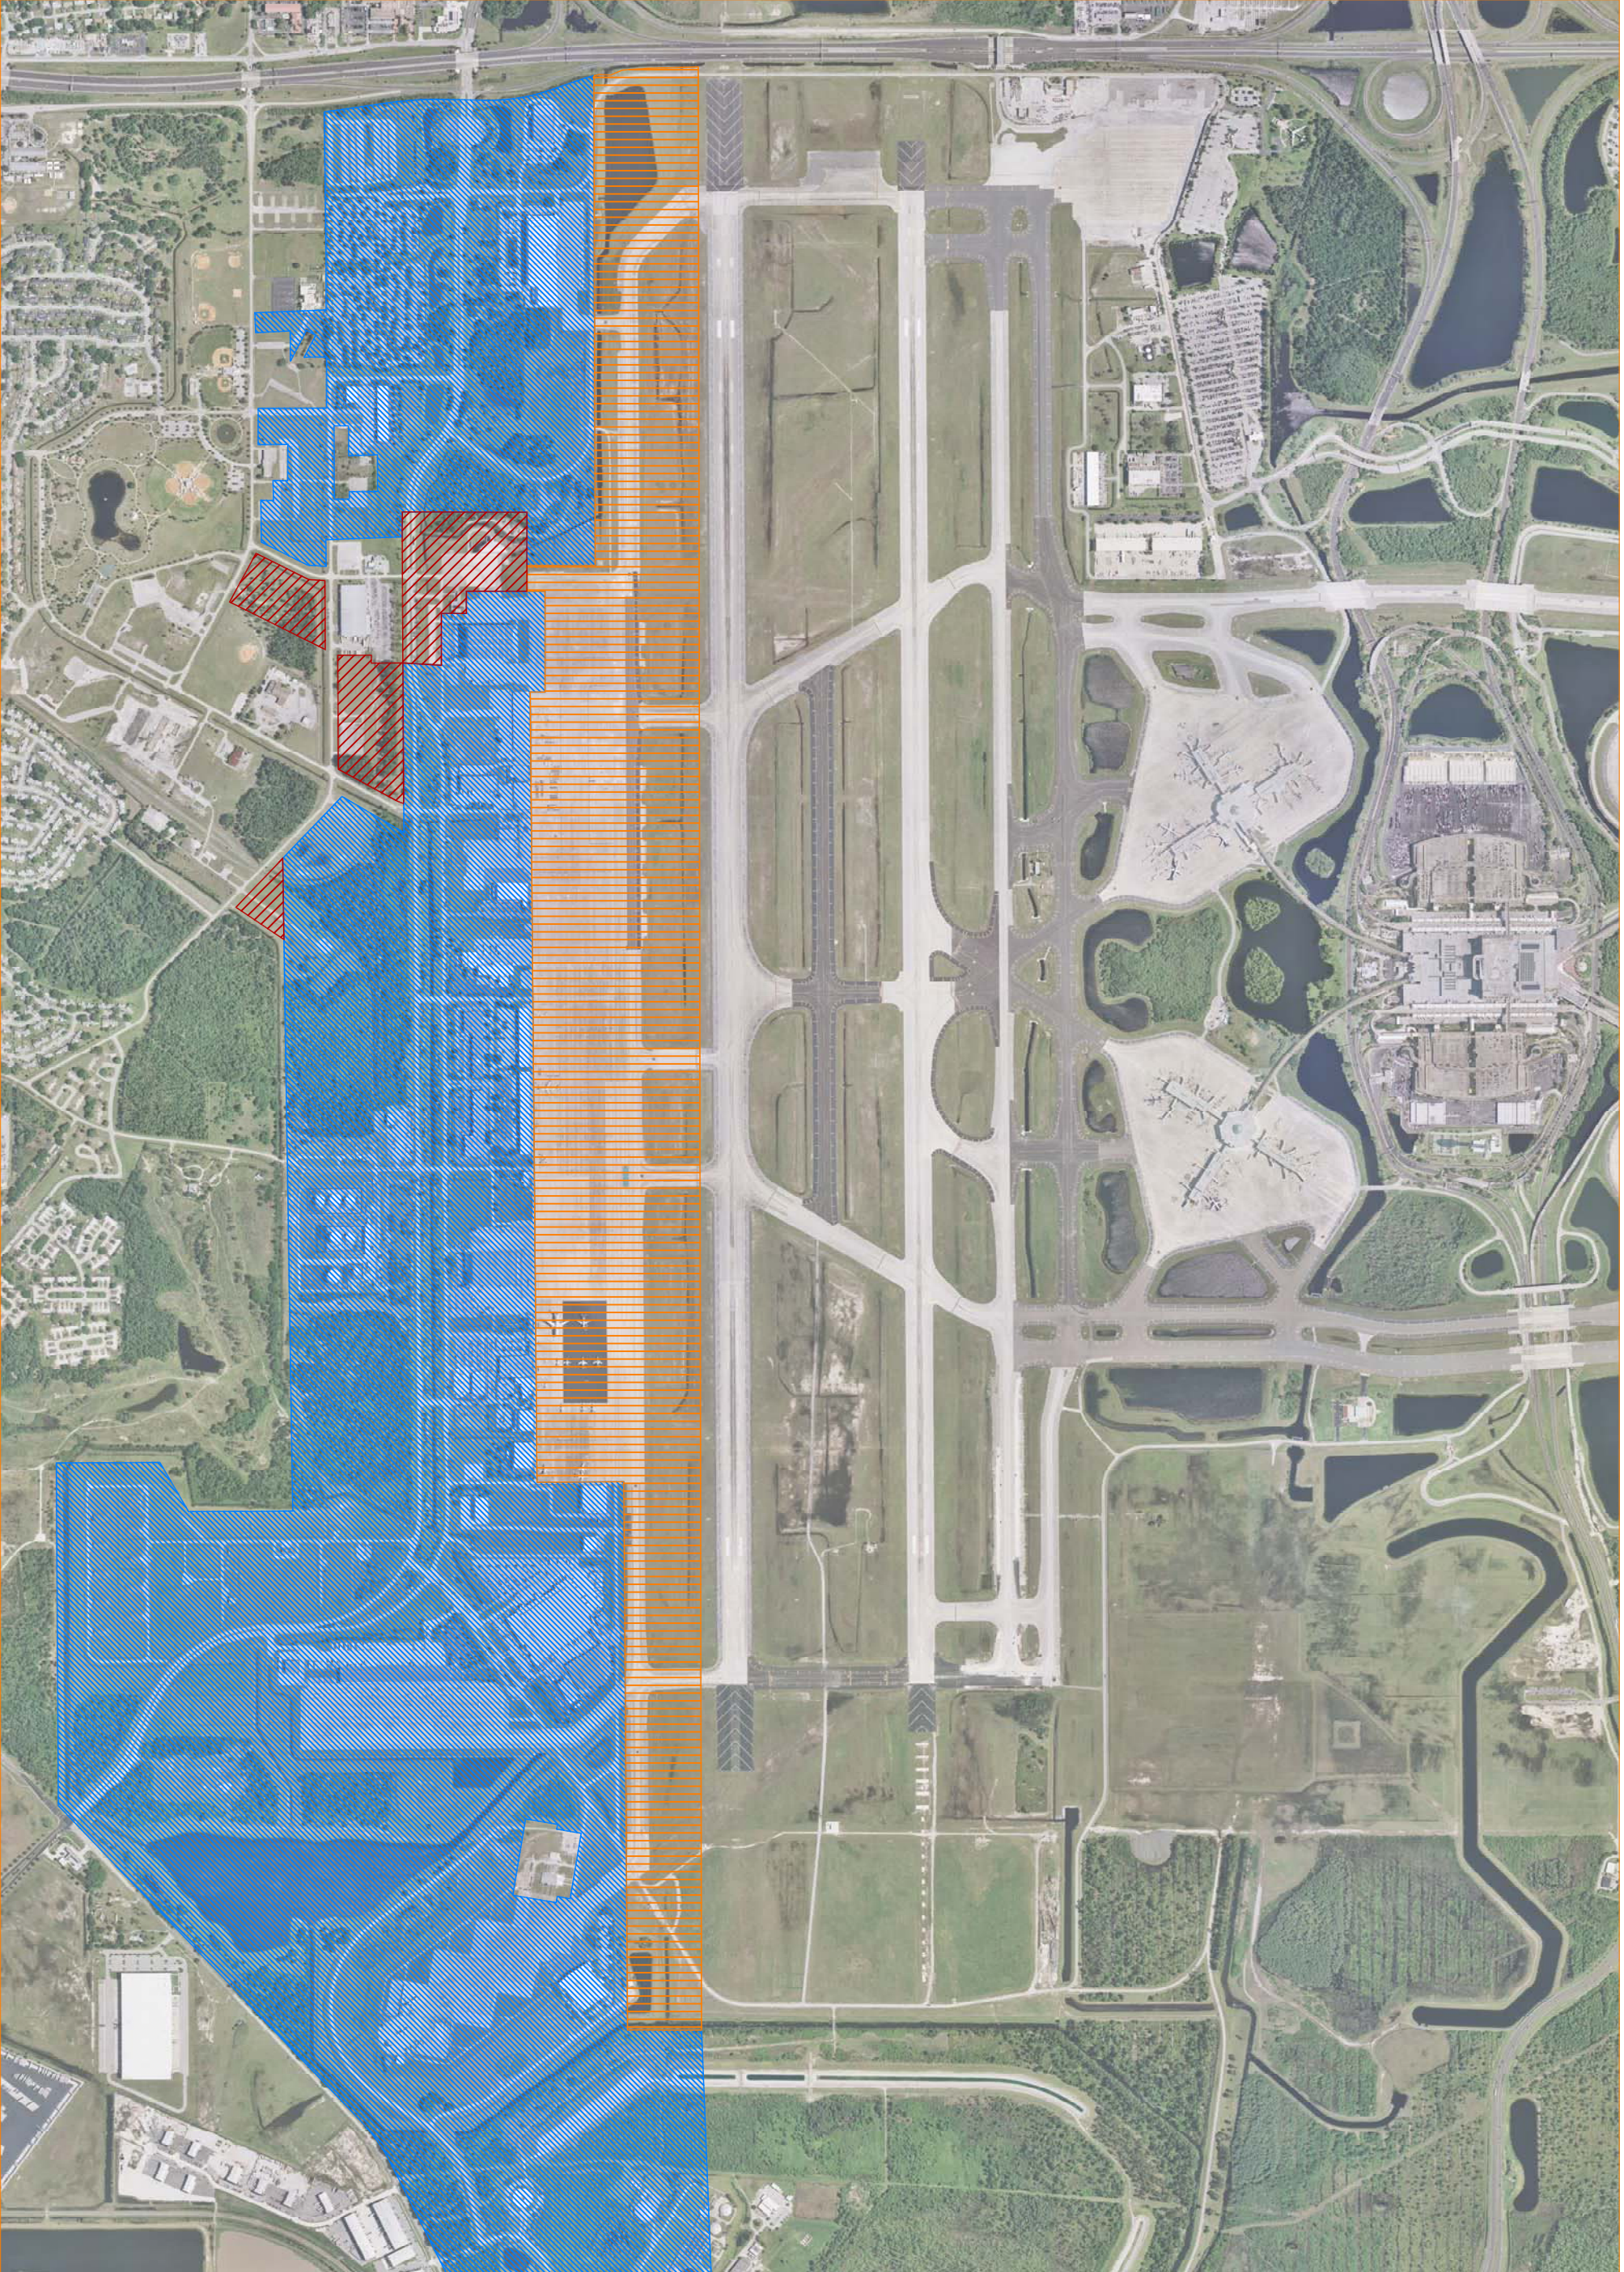

Appendix 2A – Tradeport DRI Area

LEGEND

| | | |
|---|--------------------------|----------------------|
|  | Tradeport DRI | (913.02 acres) |
|  | Property added since DRI | (42.54 acres) |
|  | West Ramp Area | (363.09 acres) |
| | | <u>1318.65 acres</u> |