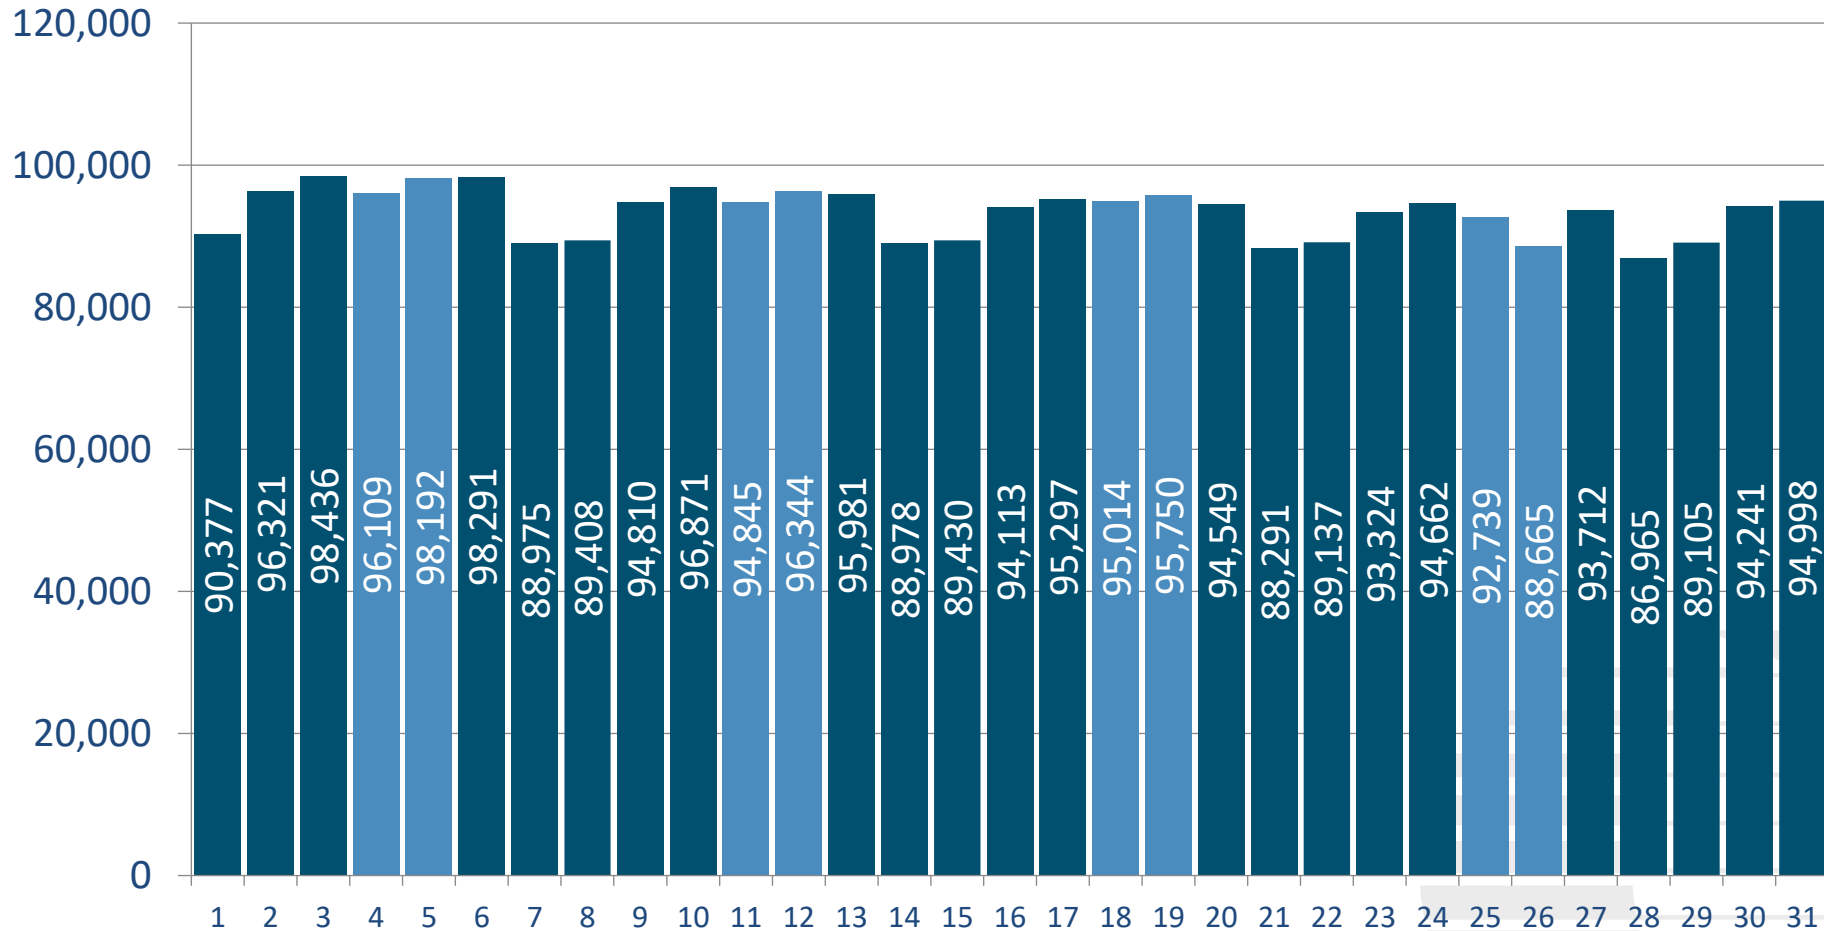

Daily Scheduled Seat Capacity - May 2024

Scheduled Seats (Per Day Each Way)

Greater Orlando Aviation Authority - Orlando International Airport (MCO)

Seat Profile - Departures

May 2024

<u>Location</u>	<u>Hour</u>	<u>Mon</u>	<u>Tue</u>	<u>Wed</u>	<u>Thu</u>	<u>Fri</u>	<u>Sat</u>	<u>Sun</u>	<u>Week</u>	<u>Average</u>	<u>Percent</u>
Gates 1-29											
	5:00	3,225	1,934	1,758	1,941	2,177	1,792	2,741	15,568	2,224	9.1%
	6:00	968	1,022	1,208	1,978	1,610	1,212	1,070	9,068	1,295	5.3%
	7:00	1,353	1,728	1,775	1,225	1,335	1,656	2,269	11,341	1,620	6.6%
	8:00	2,230	1,028	1,566	1,708	2,204	2,262	836	11,834	1,691	6.9%
	9:00	1,717	2,043	1,392	1,729	2,143	1,699	1,952	12,675	1,811	7.4%
	10:00	1,589	1,799	1,870	2,237	1,589	1,138	2,028	12,250	1,750	7.2%
	11:00	1,109	1,010	1,668	1,151	967	1,248	1,337	8,490	1,213	5.0%
	12:00	1,094	806	999	438	806	561	438	5,142	735	3.0%
	13:00	1,281	985	1,006	925	561	886	811	6,455	922	3.8%
	14:00	1,096	1,138	550	1,006	1,662	1,370	546	7,368	1,053	4.3%
	15:00	1,683	1,289	1,737	1,598	947	1,434	1,668	10,356	1,479	6.1%
	16:00	1,020	604	1,208	596	1,096	1,283	918	6,725	961	3.9%
	17:00	1,105	1,063	616	1,523	1,473	962	1,612	8,354	1,193	4.9%
	18:00	1,064	1,113	1,469	1,158	1,658	1,154	1,285	8,901	1,272	5.2%
	19:00	1,154	960	846	765	550	368	787	5,430	776	3.2%
	20:00	1,556	2,066	1,163	1,188	1,142	1,962	1,142	10,219	1,460	6.0%
	21:00	640	1,278	780	550	592	550	778	5,168	738	3.0%
	22:00	1,068	702	1,304	1,486	1,532	886	1,486	8,464	1,209	4.9%
	23:00	1,154	1,016	918	1,326	598	962	1,208	7,182	1,026	4.2%
Airside Total		26,106	23,584	23,833	24,528	24,642	23,385	24,912	170,990	24,427	
Daily Percentage		15.3%	13.8%	13.9%	14.3%	14.4%	13.7%	14.6%			