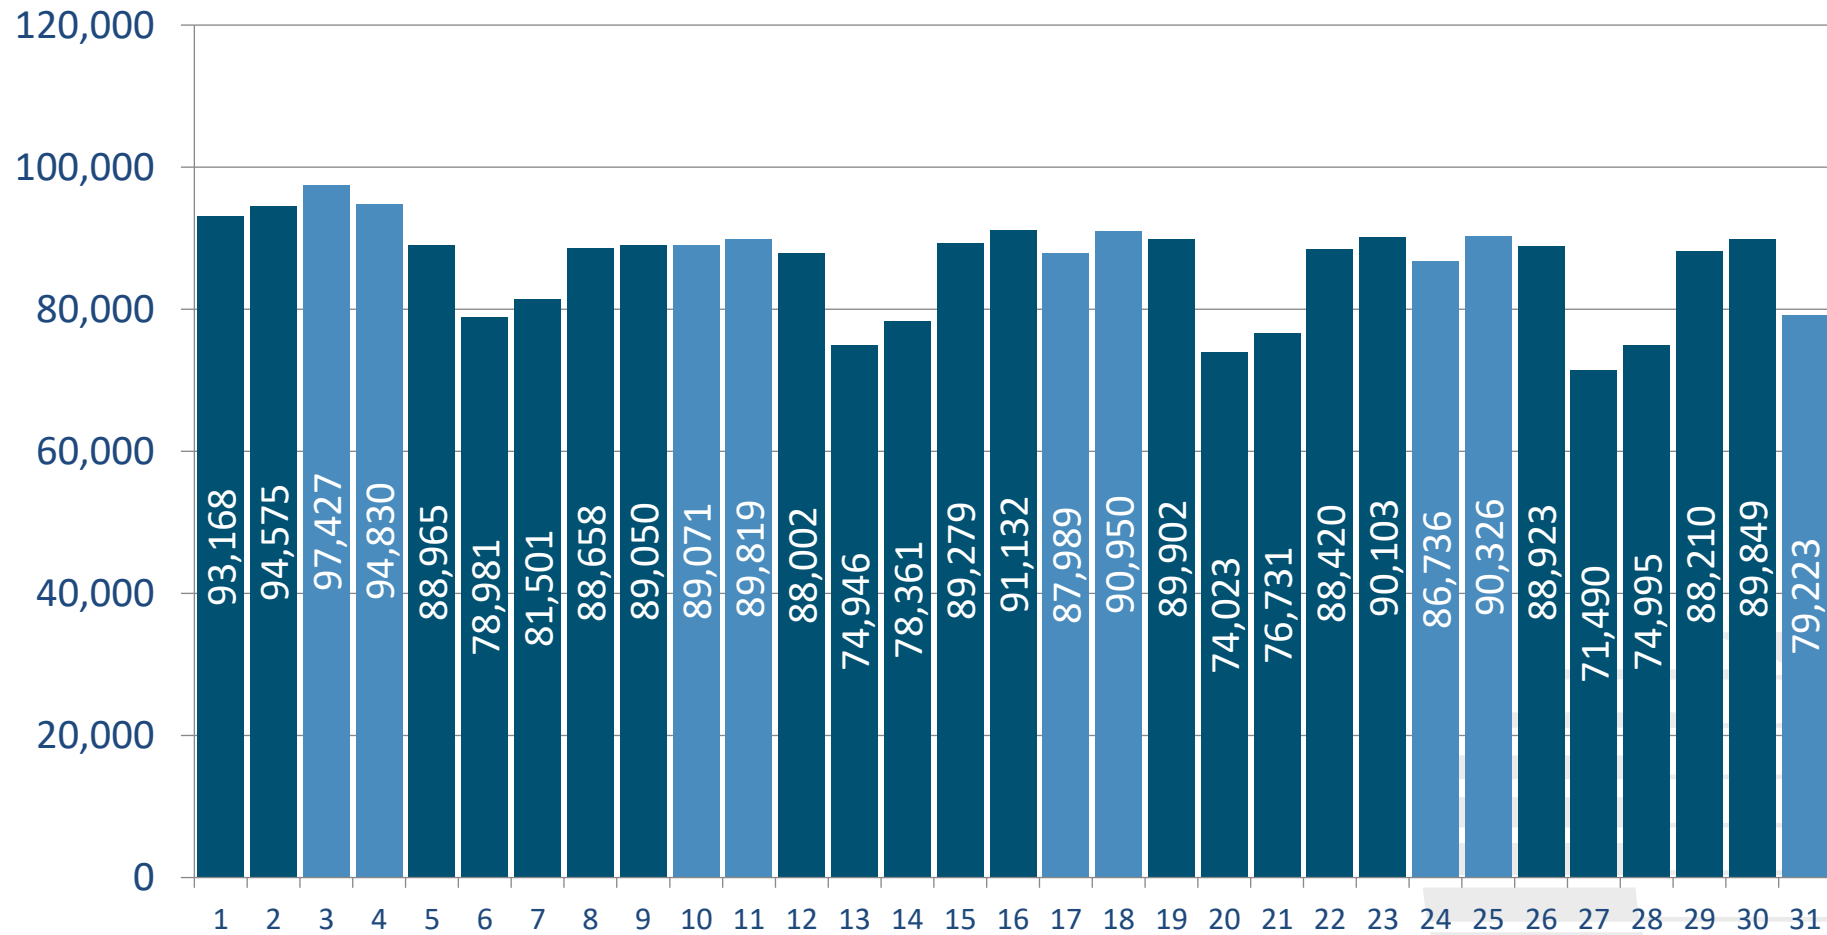

Daily Scheduled Seat Capacity- August 2024

Scheduled Seats (Per Day Each Way)

Greater Orlando Aviation Authority - Orlando International Airport (MCO)

Seat Profile - Departures

August 2024

<u>Location</u>	<u>Hour</u>	<u>Mon</u>	<u>Tue</u>	<u>Wed</u>	<u>Thu</u>	<u>Fri</u>	<u>Sat</u>	<u>Sun</u>	<u>Week</u>	<u>Average</u>	<u>Percent</u>
Gates 1-29											
	5:00	1,384	650	826	1,022	1,570	410	1,208	7,070	1,010	4.7%
	6:00	1,583	555	795	1,627	1,343	1,813	1,211	8,927	1,275	6.0%
	7:00	1,810	1,766	1,810	1,712	1,864	2,188	2,172	13,322	1,903	8.9%
	8:00	1,393	1,187	1,579	1,711	1,765	1,755	1,711	11,101	1,586	7.4%
	9:00	856	1,224	616	1,214	616	988	1,214	6,728	961	4.5%
	10:00	1,647	1,465	1,465	1,651	1,647	1,513	1,651	11,039	1,577	7.4%
	11:00	955	627	397	637	955	397	637	4,605	658	3.1%
	12:00	1,148	550	780	1,104	1,148	546	1,290	6,566	938	4.4%
	13:00	889	385	331	615	703	939	385	4,247	607	2.8%
	14:00	1,752	1,196	1,522	2,028	1,752	1,328	1,752	11,330	1,619	7.6%
	15:00	1,436	1,074	1,260	1,392	1,436	1,304	1,666	9,568	1,367	6.4%
	16:00	1,224	1,086	856	1,836	1,410	1,870	2,076	10,358	1,480	6.9%
	17:00	892	182	422	364	652	182	364	3,058	437	2.0%
	18:00	1,849	923	737	1,345	1,903	1,105	1,335	9,197	1,314	6.1%
	19:00	1,071	967	781	1,629	1,257	1,071	1,629	8,405	1,201	5.6%
	20:00	1,375	1,517	1,517	1,517	1,375	1,331	1,517	10,149	1,450	6.8%
	21:00	732	972	546	732	732	918	918	5,550	793	3.7%
	22:00	780	550	736	550	780	364	364	4,124	589	2.8%
	23:00	732	550	732	604	732	550	604	4,504	643	3.0%
Airside Total		23,508	17,426	17,708	23,290	23,640	20,572	23,704	149,848	21,407	
Daily Percentage		15.7%	11.6%	11.8%	15.5%	15.8%	13.7%	15.8%			