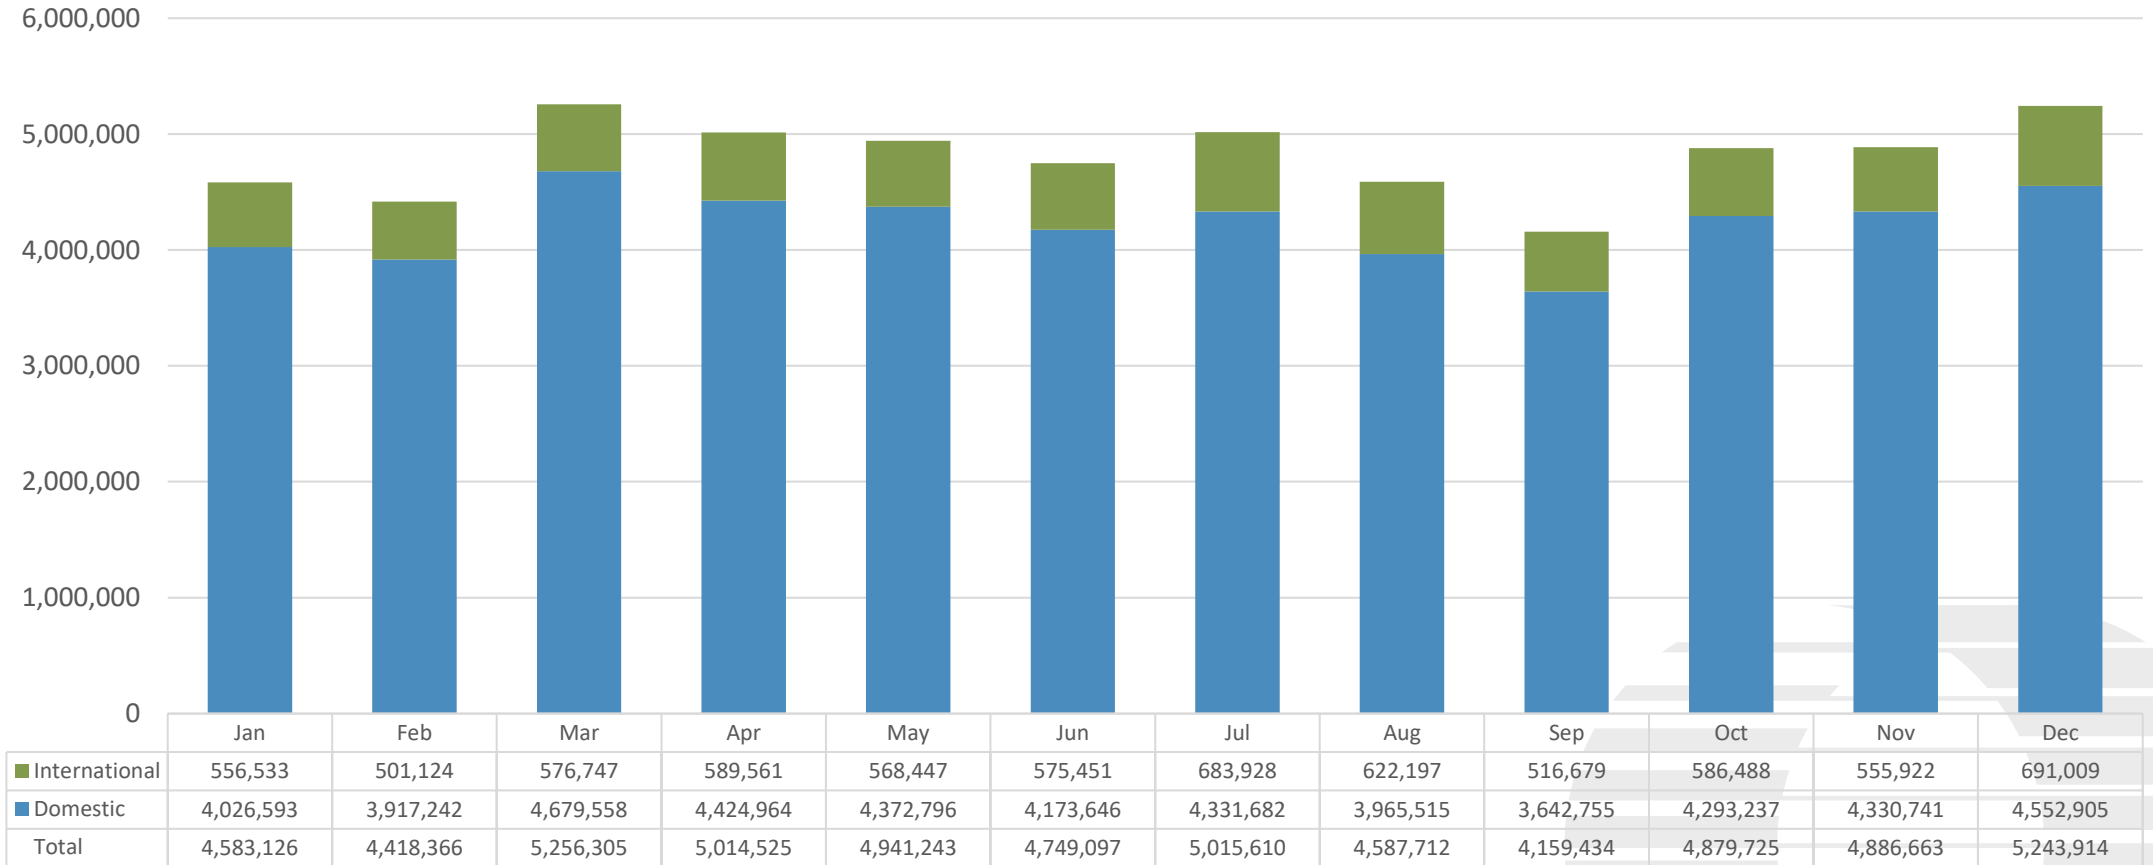

# Passenger Traffic Seasonality - 2023

**GREATER ORLANDO AVIATION AUTHORITY**

*Innovation Connecting the World*