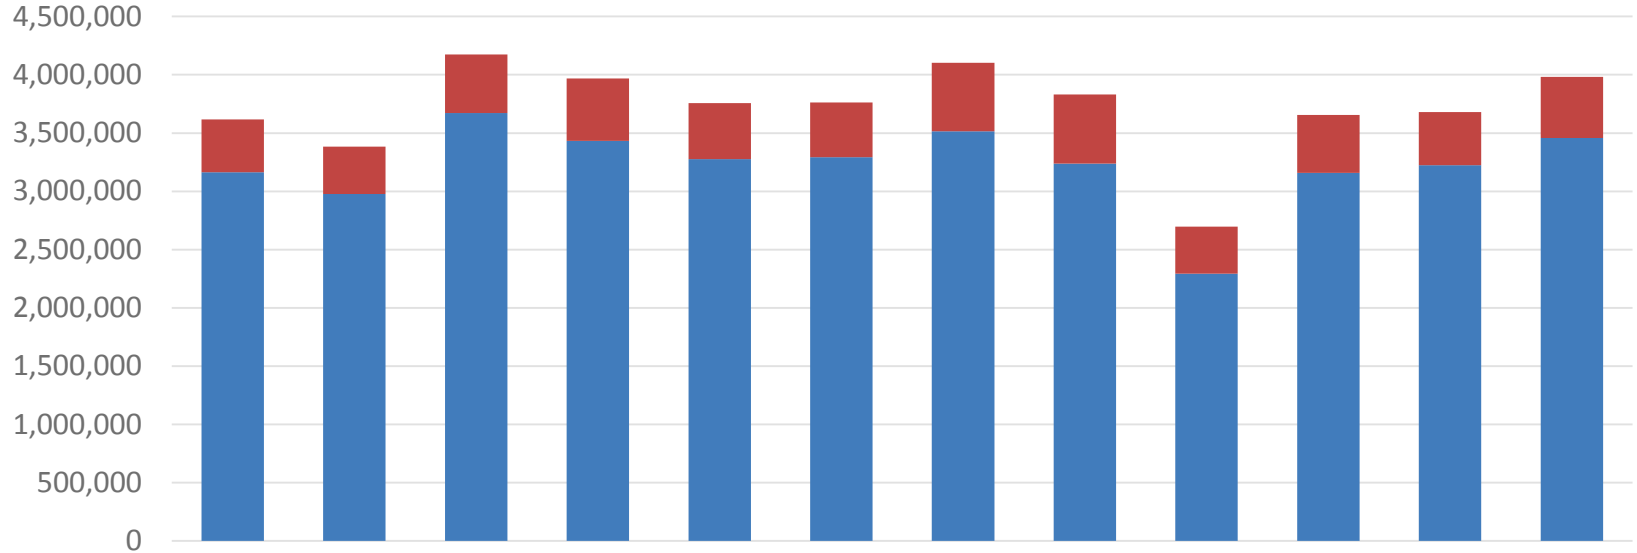

PASSENGER TRAFFIC SEASONALITY - 2017

	Jan	Feb	Mar	Apr	May	Jun	Jul	Aug	Sep	Oct	Nov	Dec
International	451,906	408,709	502,763	535,240	479,887	469,670	589,559	594,698	404,793	496,659	454,180	524,231
Domestic	3,164,397	2,975,802	3,670,479	3,432,734	3,276,042	3,293,912	3,514,087	3,236,989	2,293,096	3,158,512	3,224,980	3,457,940

ORLANDO
HERE