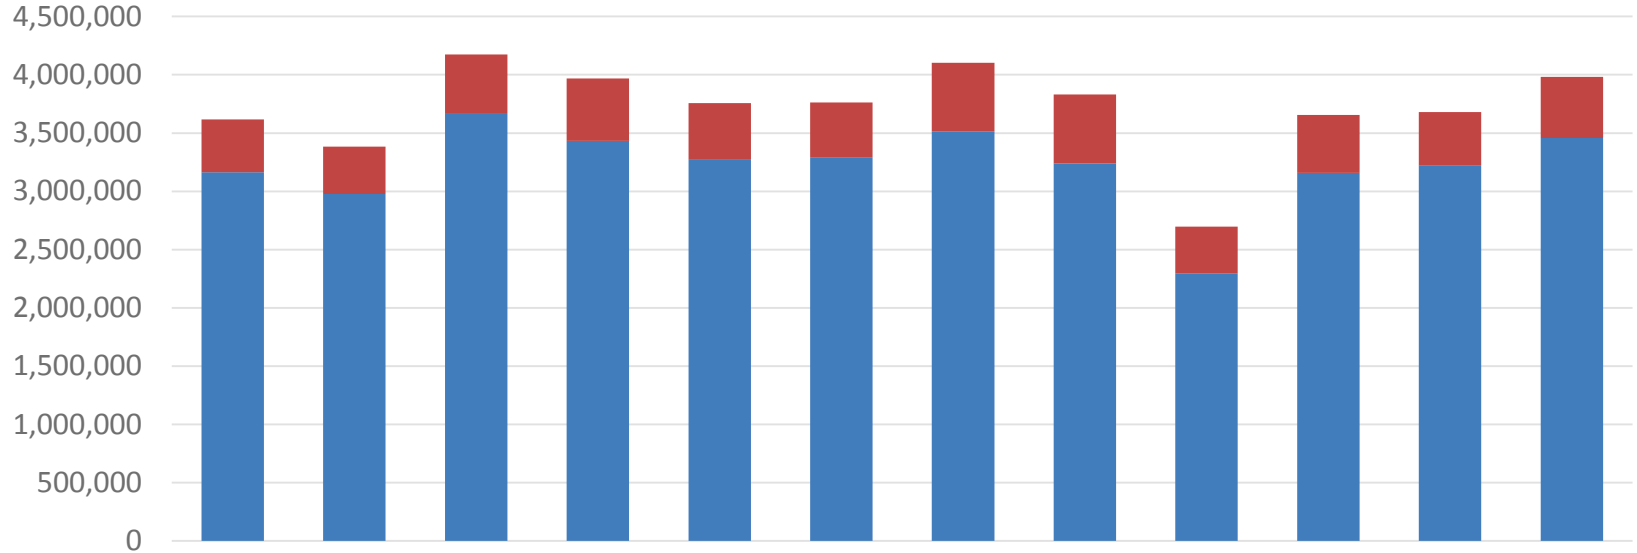

# PASSENGER TRAFFIC SEASONALITY - 2017

	Jan	Feb	Mar	Apr	May	Jun	Jul	Aug	Sep	Oct	Nov	Dec
International	451,906	408,709	502,763	535,240	479,887	469,670	589,559	594,698	404,793	496,659	454,180	524,231
Domestic	3,164,397	2,975,802	3,670,479	3,432,734	3,276,042	3,293,912	3,514,087	3,236,989	2,293,096	3,158,512	3,224,980	3,457,940

ORLANDO  
HERE